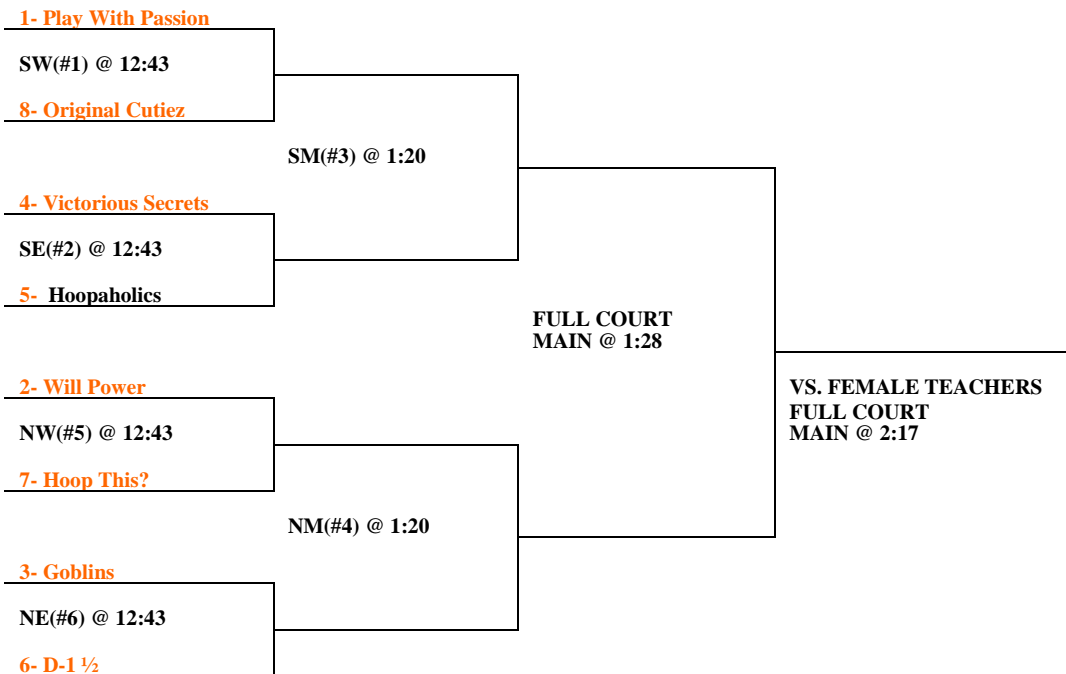

2010 MARCH MADNESS Bracket Assignments - GIRLS

ELITE 8

FINAL 4

CHAMPIONSHIP

TEACHER GAME

2010 MARCH MADNESS Bracket Assignments - BOYS

SWEET 16

ELITE 8

FINAL 4

CHAMPIONSHIP

TEACHER GAME