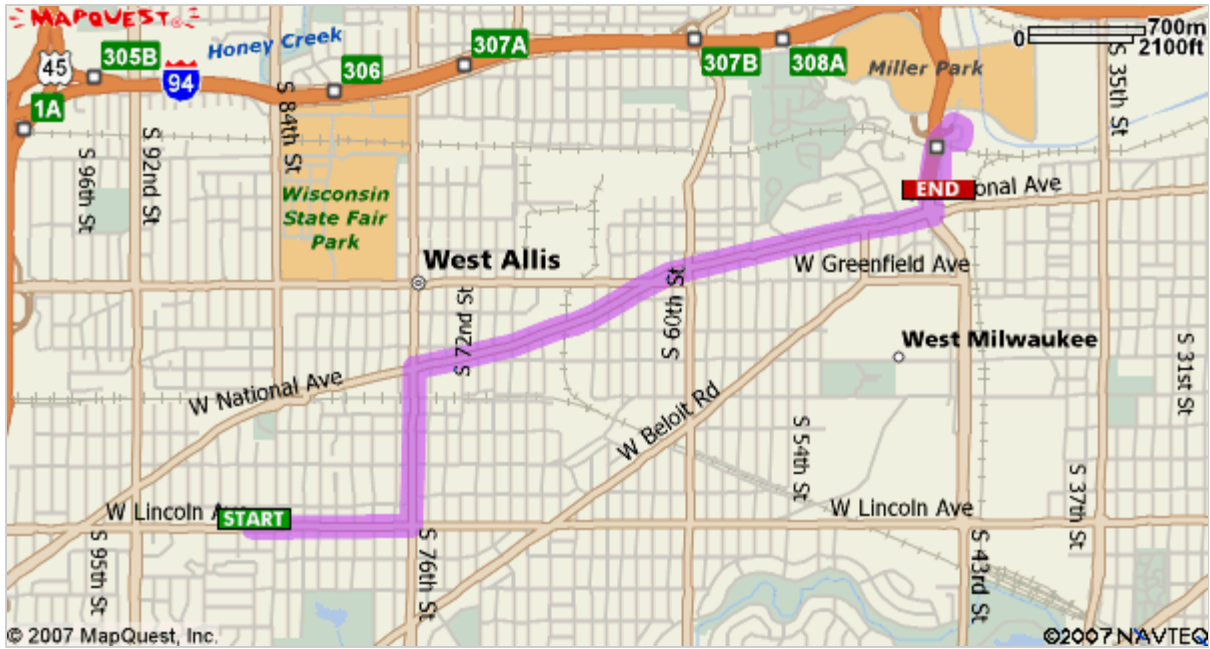

Start: **West Allis Central High School:** 414-604-3100
8516 W Lincoln Ave, Milwaukee, WI 53227, US

End: **[711-899] S 44th St**
Milwaukee, WI 53214, US

Notes:

MILLER PARK EAST PARKING LOT -
FOLLOW SIGNS TO THE PARKING LOT & LOOK FOR RIVER CLEAN-UP PERSONNEL.

She Married Him??!!

They Have
7
Kids?!!

Find Your Old School Here

classmates.com

Directions

Distance

Total Est. Time: 11 minutes		Total Est. Distance: 3.88 miles
	1: Start out going EAST on W LINCOLN AVE toward S 85TH ST.	0.5 miles
	2: Turn LEFT onto S 76TH ST.	0.6 miles
	3: Turn RIGHT onto W NATIONAL AVE.	2.0 miles
	4: Turn LEFT onto MILLER PARK WAY.	0.2 miles
	5: Take the exit toward CO STADIUM.	0.1 miles
	6: Turn RIGHT onto S 44TH ST.	0.2 miles
	7: End at [711-899] S 44th St Milwaukee, WI 53214, US	
Total Est. Time: 11 minutes		Total Est. Distance: 3.88 miles

Start:
West Allis Central High School:
414-604-3100
8516 W Lincoln Ave, Milwaukee, WI
53227, US

End:
[711-899] S 44th St
Milwaukee, WI 53214, US

All rights reserved. Use Subject to License/Copyright
These directions are informational only. No representation is made or warranty given as to their content, road conditions or route usability or expeditiousness. User assumes all risk of use. MapQuest and its suppliers assume no responsibility for any loss or delay resulting from such use.