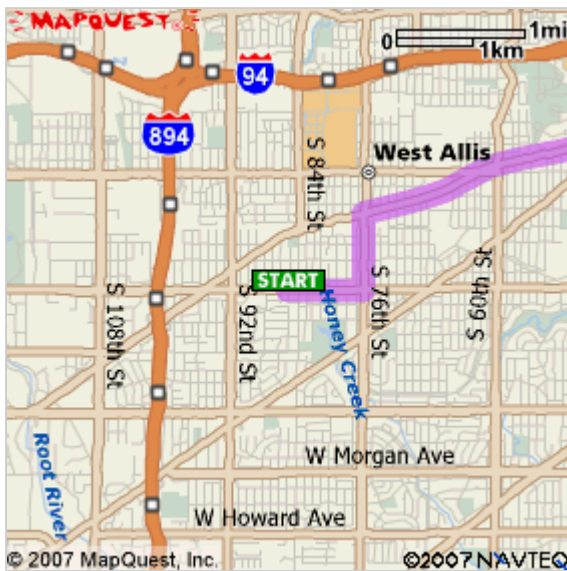

Start: **West Allis Central High School:** 414-604-3100
8516 W Lincoln Ave, Milwaukee, WI 53227, US

End: **[711-899] S 44th St**
Milwaukee, WI 53214, US

Notes:

MILLER PARK EAST PARKING LOT -
FOLLOW SIGNS TO THE PARKING LOT & LOOK FOR RIVER CLEAN-UP PERSONNEL.

She Married Him??!!

They Have
7
Kids?!!

Find Your Old School Here

classmates.com

Directions

Distance

Total Est. Time: 11 minutes		Total Est. Distance: 3.88 miles
	1: Start out going EAST on W LINCOLN AVE toward S 85TH ST.	0.5 miles
	2: Turn LEFT onto S 76TH ST.	0.6 miles
	3: Turn RIGHT onto W NATIONAL AVE.	2.0 miles
	4: Turn LEFT onto MILLER PARK WAY.	0.2 miles
	5: Take the exit toward CO STADIUM.	0.1 miles
	6: Turn RIGHT onto S 44TH ST.	0.2 miles
	7: End at [711-899] S 44th St Milwaukee, WI 53214, US	
Total Est. Time: 11 minutes		Total Est. Distance: 3.88 miles

Start:
West Allis Central High School:
414-604-3100
8516 W Lincoln Ave, Milwaukee, WI
53227, US

End:
[711-899] S 44th St
Milwaukee, WI 53214, US

All rights reserved. Use Subject to License/Copyright
These directions are informational only. No representation is made or warranty given as to their content, road conditions or route usability or expeditiousness. User assumes all risk of use. MapQuest and its suppliers assume no responsibility for any loss or delay resulting from such use.